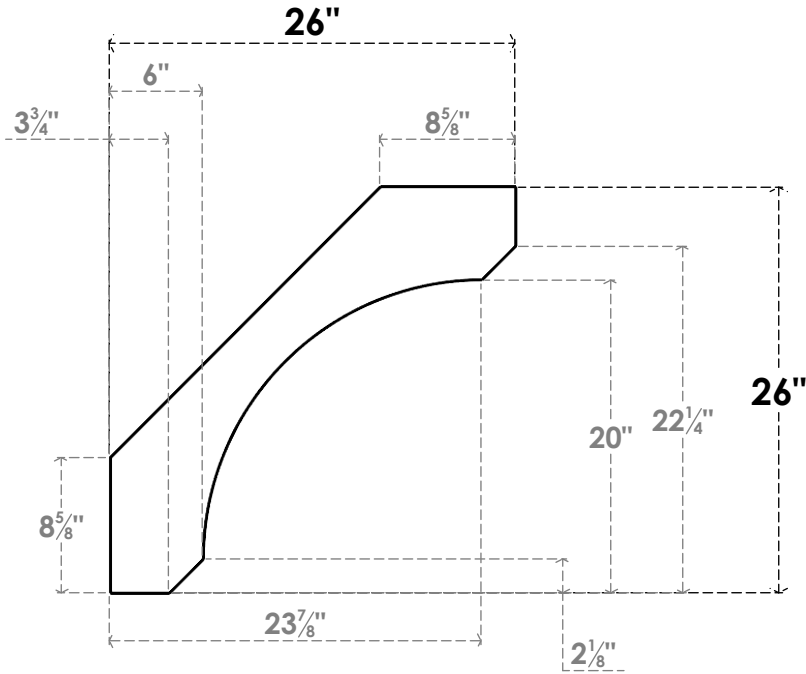

ITEM NUMBER: BRCPC040X26000X26000LEC

4"W X 26"D X 26"H LEGACY ARCHITECTURAL GRADE PVC CLOSED KNEE BRACE

SIDE PROFILE

FRONT PROFILE

ISOMETRIC

EKENA MILLWORK
2300 WEST MAIN ST.
CLARKSVILLE, TX 75426
TOLL FREE: 866-607-0453
WWW.EKENAMILLWORK.COM