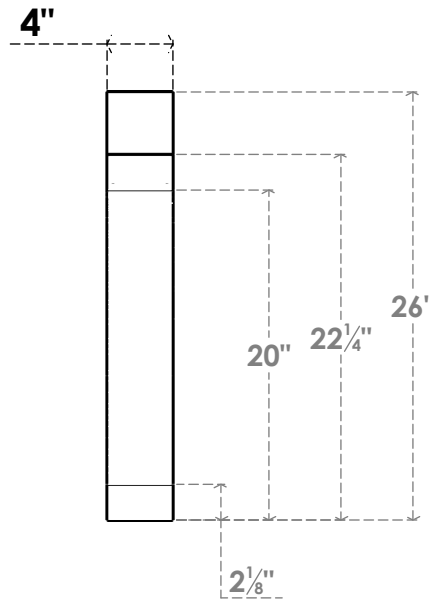

ITEM NUMBER: BRCPC040X26000X26000LEC

4"W X 26"D X 26"H LEGACY ARCHITECTURAL GRADE PVC CLOSED KNEE BRACE

SIDE PROFILE

FRONT PROFILE

ISOMETRIC

EKENA MILLWORK
2300 WEST MAIN ST.
CLARKSVILLE, TX 75426
TOLL FREE: 866-607-0453
WWW.EKENAMILLWORK.COM

NOTES

1. INSTALLATION TO BE COMPLETED IN ACCORDANCE WITH MANUFACTURER'S SPECIFICATIONS.
2. DRAWING MAY NOT BE TO SCALE
3. THIS DRAWING IS INTENDED FOR DESIGN AND PLANNING PURPOSES ONLY.
4. ALL INFORMATION CONTAINED HEREIN WAS CURRENT AT THE TIME OF DEVELOPMENT BUT MUST BE REVIEWED AND APPROVED BY THE PRODUCT MANUFACTURER TO BE CONSIDERED ACCURATE.
5. ARCHITECTURAL GRADE PVC PRODUCTS ARE MADE FROM EXPANDED CELLULAR PVC AND COME NATURALLY WHITE BUT MAY BE PAINTED